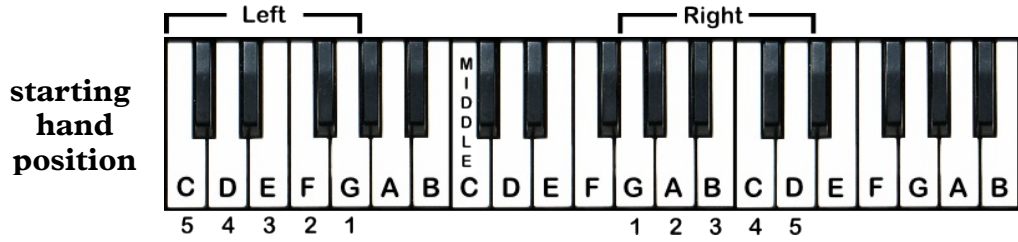

Happy Birthday to You

Traditional
Arr. Julie A. Lind

Happily

mf Hap - py Birth - day to

1

1 3 5

you! Hap - py Birth - day to you! Hap - py

move 1 3 5

1 3 5

Detailed description: This system contains the first two measures of the song. The treble clef staff has notes G4 (labeled '5'), E4 (labeled '3'), C4 (labeled '1'), B3 (labeled '2'), A3 (labeled '1'), F4 (labeled '4'), and F4. The bass clef staff has chords G2-E2-C2, C2-A1-F1, and C2-A1-F1. Fingerings are indicated by numbers 1-5. A 'pause' is marked above the A3 note.

3

Birth - day to you!

1 3 5

1 3 5

1 3 5

Detailed description: This system contains the next three measures. The treble clef staff has notes E4 (labeled '3'), C4, D4, and C4. The bass clef staff has chords G2-E2-C2, D2-B1-G1, and G2-E2-C2. Fingerings are indicated by numbers 1-5.